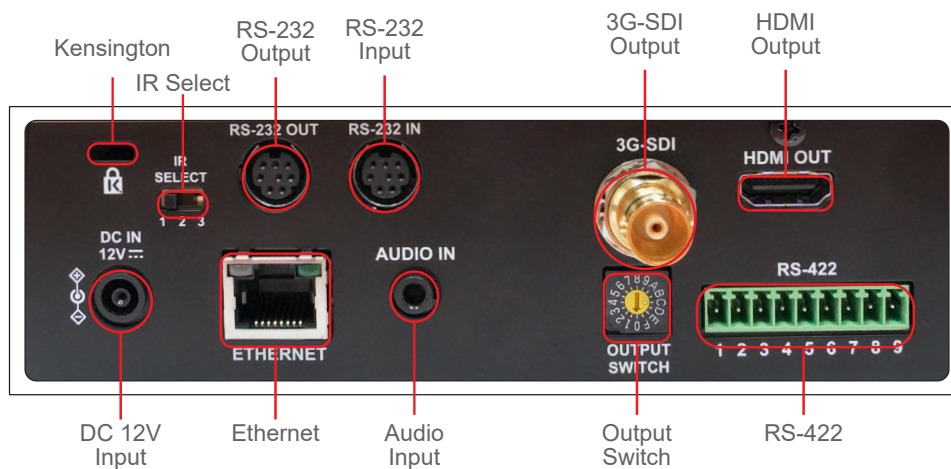

S	1/2.5" 8.57MP CMOS
Resolution	Resolution : 4K* / 1080p / 720p Frame Rate : 59.94 / 50 / 29.97 / 25 * 29.97 / 25
Inputs	3G-SDI / HDMI / Ethernet
Zoom	30x
Optical Zoom	12x
Field of View	68°
Field of View (Horizontal)	+170° ~ -170°
Field of View (Vertical)	300°/sec
Field of View (Diagonal)	+90° ~ -30°
Field of View (Diagonal)	300°/sec
Aperture	F1.6 ~ F3.4
Depth of Field	4.6mm ~ 135mm
Shutter Speed	1/1 ~ 1/10,000 sec
White Balance	1.5m (Wide / Tele)
Gain	> 50dB
Low Light Sensitivity	0.1 lux (F1.6, 50IRE, 30fps)
White Balance	Auto / ManuHl
White Balance	Auto / ManuHl
White Balance	Auto / ManuHl
White Balance	Auto / ManuHl
WDR	2x

3D NR	2x
H.264 / H.265	2x
3D NR	256
Video Compression	HEVC 4K 29.97fps H.264 1080p 59.94fps H.264 640x360 29.97fps
Audio Compression	G.711 / AAC
Protocols	RS-232 / RS-422 / Ethernet
Control Protocols	VISCA / PELCO D / ONVIF
Signal Lamp	ui
PoE	PoE+ (IEEE802.3at)
Video Flux	RTSP / RTMP / RTMPS / MPEG-TS / SRT
Video Compression	HEVC / H.264
Audio Input	Line In / MIC In (Phone Jack 3.5mm x1)
Audio Output	Ethernet / SDI / HDMI
IR Pass-Through	2x
IR Receiver	ui
IR Remote Control	ui
DC In	12V +/- 20%
Power	PoE : 18W DC In : 16W
Weight	4.4 lbs (2 kg)
Dimensions	6.9" x 7.5" x 7.3" (174 x 190 x 187 mm)

I/O CONNECTIONS

Lumens®

Your Success, Our Passion!

www.MyLumens.com

Lumens Integration, Inc.
4116 Clipper Court
Fremont, CA, 94538
Phone : +1-866-600-0988
Fax: +1-510-252-1389

Lumens Europe
De Nayerstraat 17 9470
Denderleeuw Belgium
Phone : +32-473-58-38-95
Fax: +32-2-452-76-00