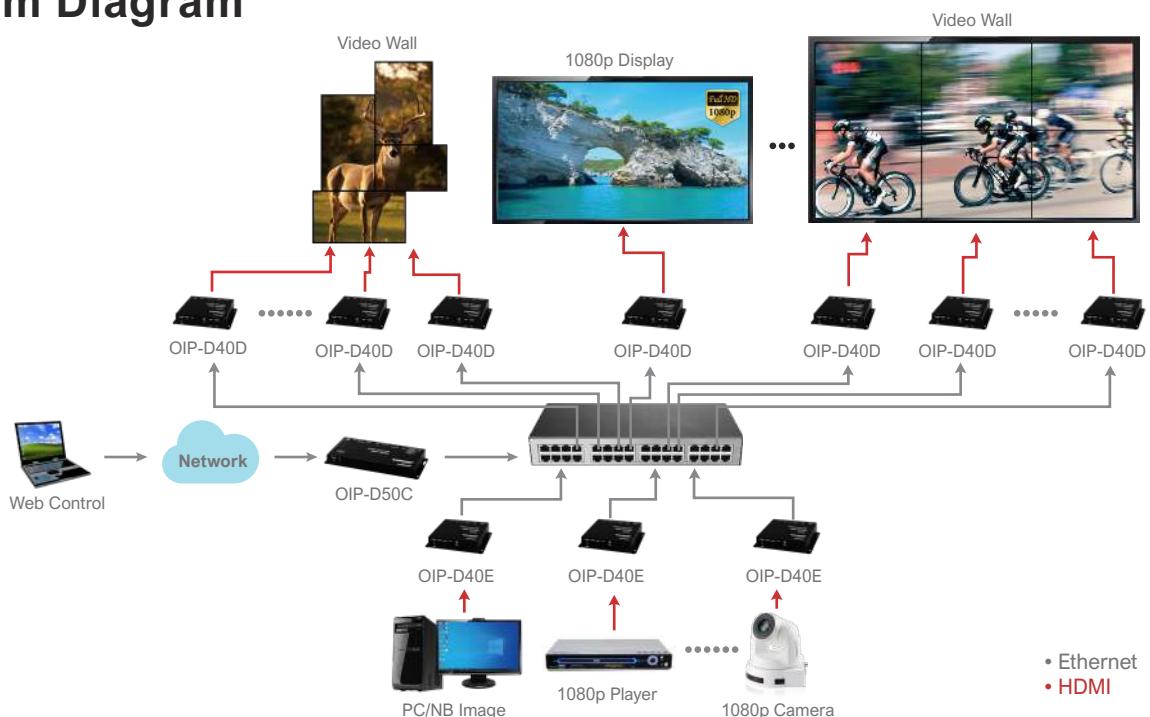

System Diagram